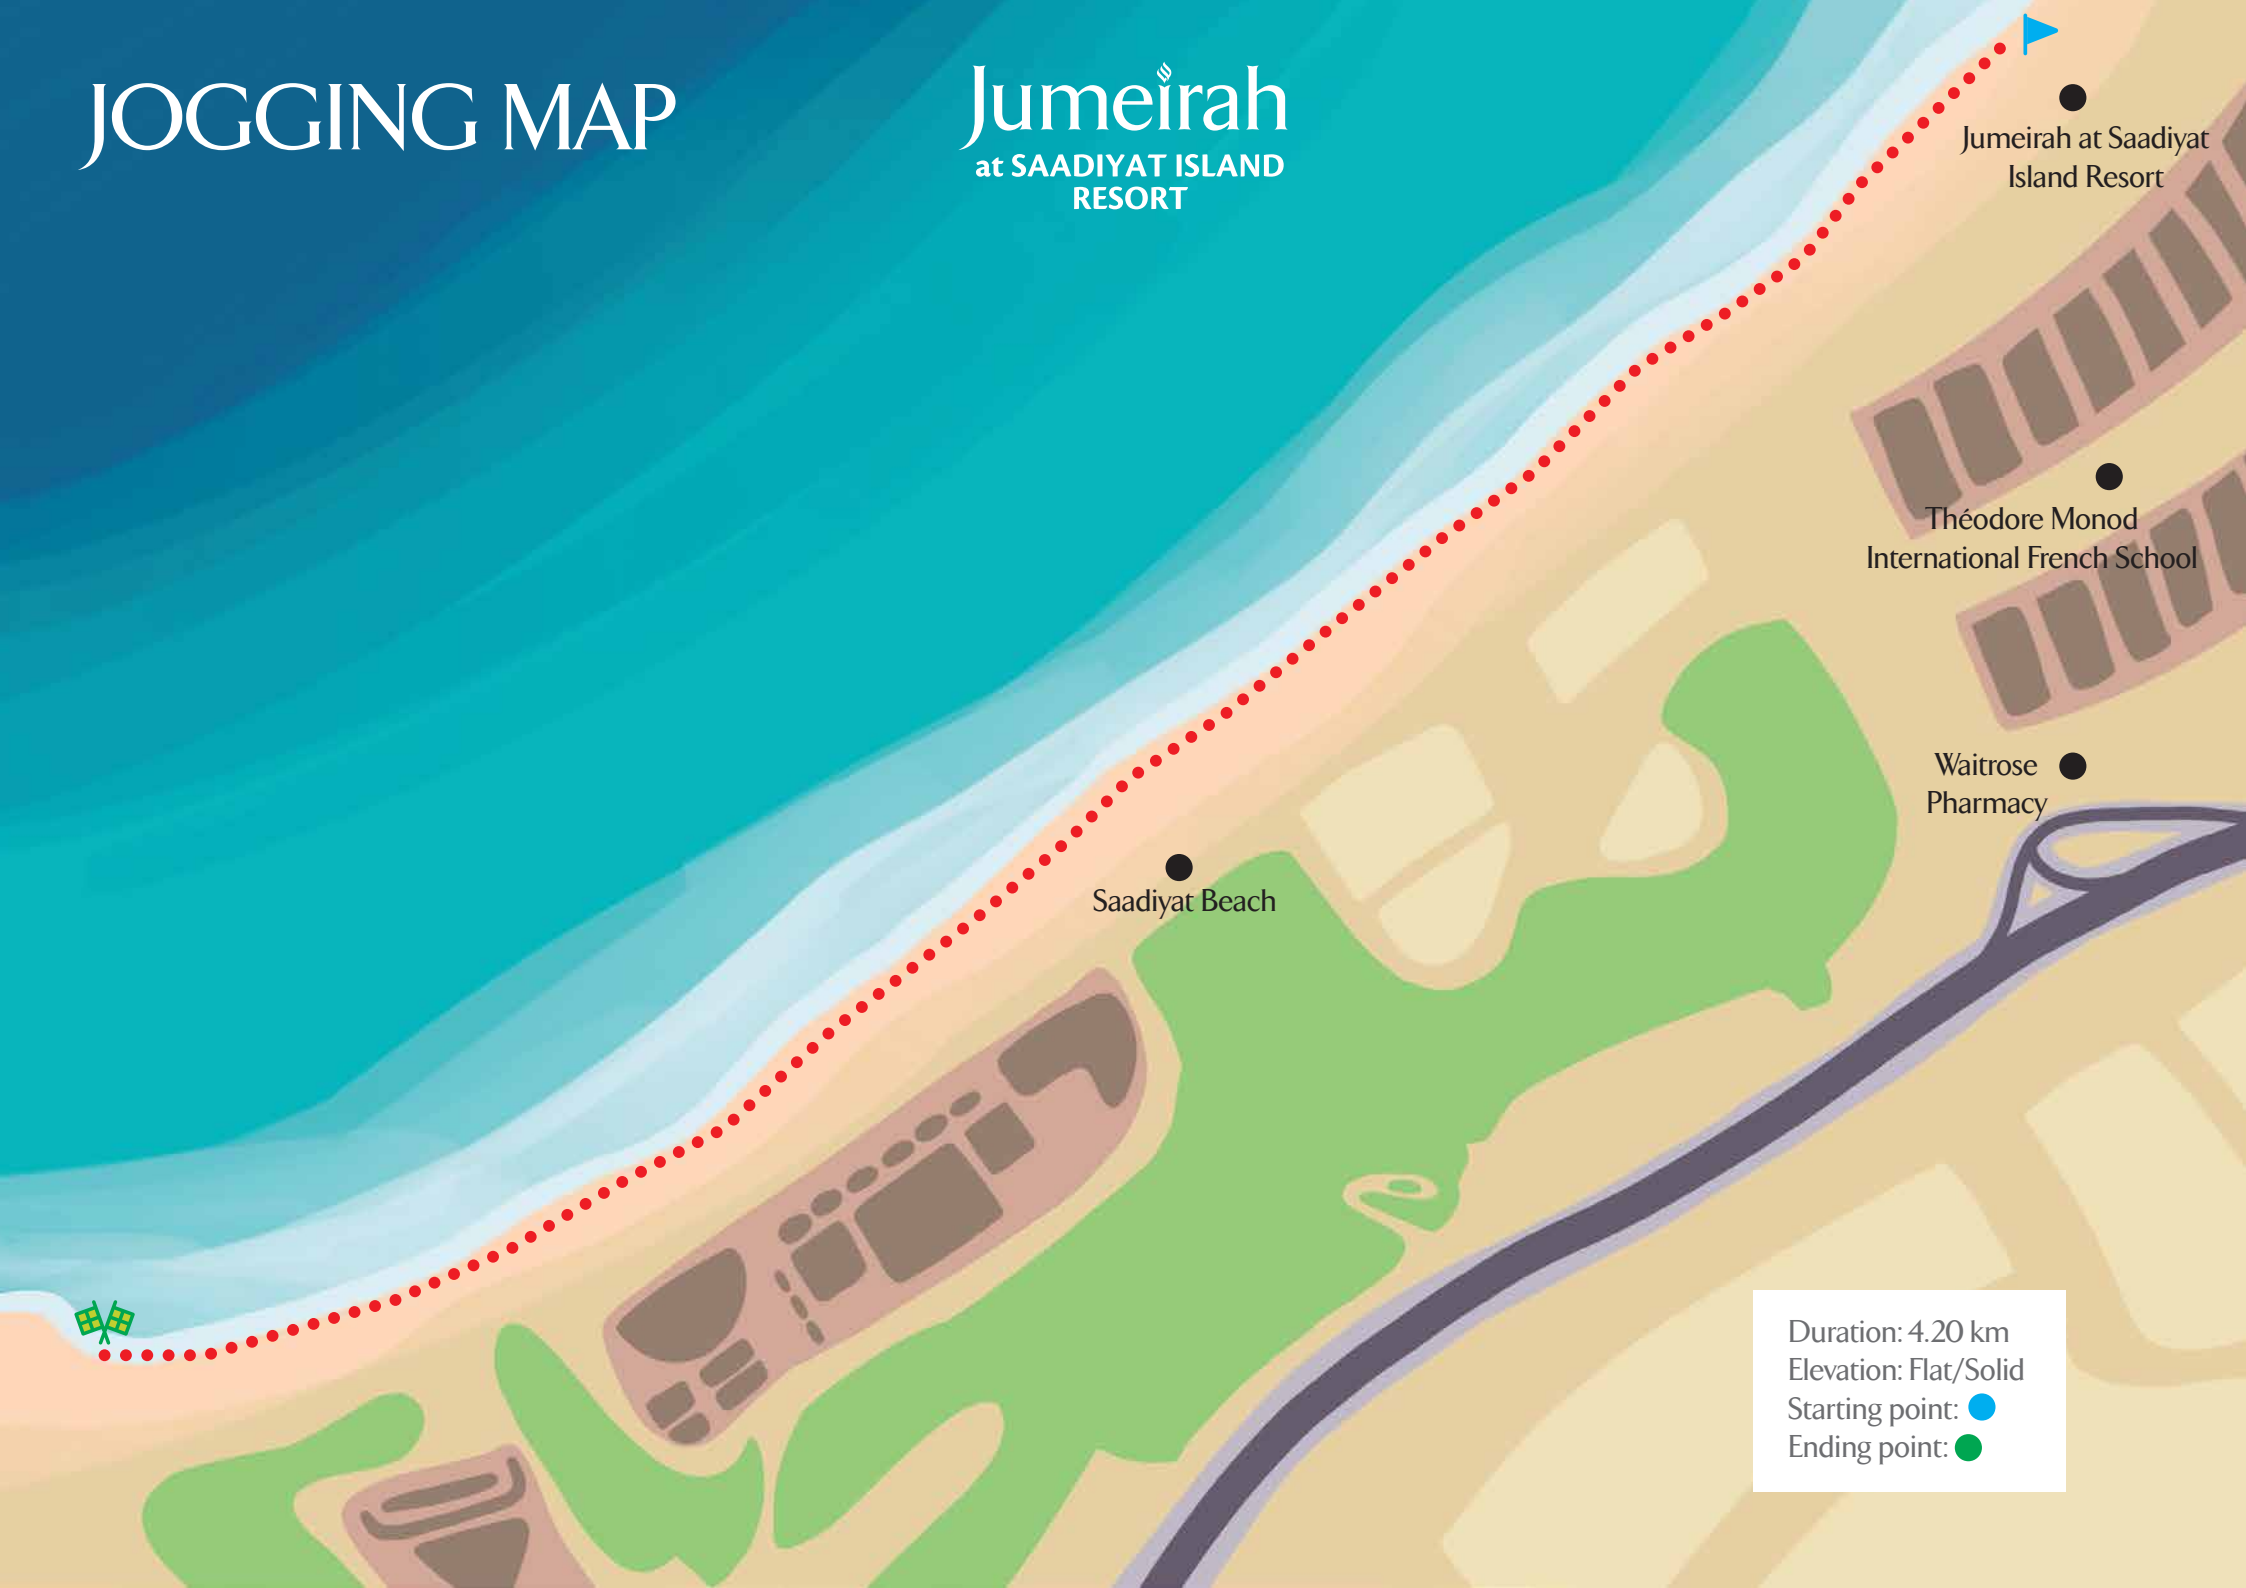

JOGGING MAP

Jumeirah at SAADIYAT ISLAND RESORT

Duration: 1.25 km
Elevation: Flat/Solid
Starting point: ▶
Ending point: ◻
Resting stations: 🪑

JOGGING MAP

Jumeirah
at SAADIYAT ISLAND
RESORT

Jumeirah at Saadiyat
Island Resort

Théodore Monod
International French School

Waitrose
Pharmacy

Saadiyat Beach

Duration: 4.20 km
Elevation: Flat/Solid
Starting point: ●
Ending point: ●